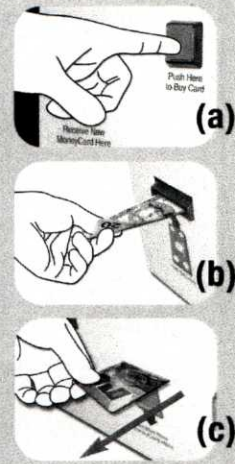

Enclosed is your reloadable laundry smartcard with \$5.00 pre-loaded on each card, along with user-friendly instructions.

PLEASE DO NOT DISCARD THIS LAUNDRY SMARTCARD!
THIS CARD IS THE SAME AS CASH.

For your convenience the card center will be located on the outside wall of the community center. The machine will take credit/debit to add value (no cash).

For any questions please contact Scheffres Laundry Service at 301-565-4940.

How to use the ESD Value Adder Plus®:

To purchase an ESD MoneyCard:

1. To begin, press the "Buy Card" (green) button. (a)
2. The screen will display amount to purchase a card.
3. Insert the proper dollar amount, using exact dollar amount. (b)
4. Remove Laundry Card from slot. (c)

To add value to your ESD MoneyCard:

1. Insert an ESD MoneyCard chip side up and away from you. (d)
2. The display screen will show the "CARD BALANCE" on the MoneyCard.
3. Insert dollar bills (\$5, \$10, \$20) into the add value station. (e)
4. Once the new balance on the card is displayed, remove your ESD MoneyCard. (f)