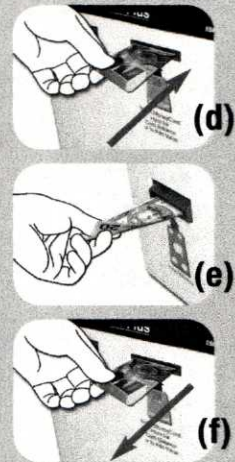

Enclosed is your reloadable laundry smartcard with \$5.00 pre-loaded on each card, along with user-friendly instructions.

PLEASE DO NOT DISCARD THIS LAUNDRY SMARTCARD!
THIS CARD IS THE SAME AS CASH.

For your convenience the card center will be located on the outside wall of the community center. The machine will take credit/debit to add value (no cash).

For any questions please contact Scheffres Laundry Service at 301-565-4940.

How to use the ESD Value Adder Plus®:

To purchase an ESD MoneyCard:

1. To begin, press the "Buy Card" (green) button. (a)
2. The screen will display amount to purchase a card.
3. Insert the proper dollar amount, using exact dollar amount. (b)
4. Remove Laundry Card from slot. (c)

To add value to your ESD MoneyCard:

1. Insert an ESD MoneyCard chip side up and away from you. (d)
2. The display screen will show the "CARD BALANCE" on the MoneyCard.
3. Insert dollar bills (\$5, \$10, \$20) into the add value station. (e)
4. Once the new balance on the card is displayed, remove your ESD MoneyCard. (f)

To view balance on your ESD MoneyCard:

1. Insert an ESD MoneyCard chip side up and away from you. (g)
2. Wait until the display shows the balance on the MoneyCard.
3. Remove card when done. (h)

ESD MoneyCard SYSTEMS™