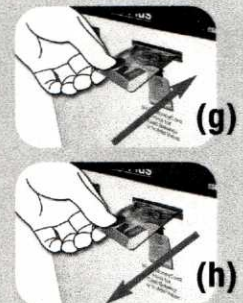

To view balance on your ESD MoneyCard:

1. Insert an ESD MoneyCard chip side up and away from you. (g)
2. Wait until the display shows the balance on the MoneyCard.
3. Remove card when done. (h)